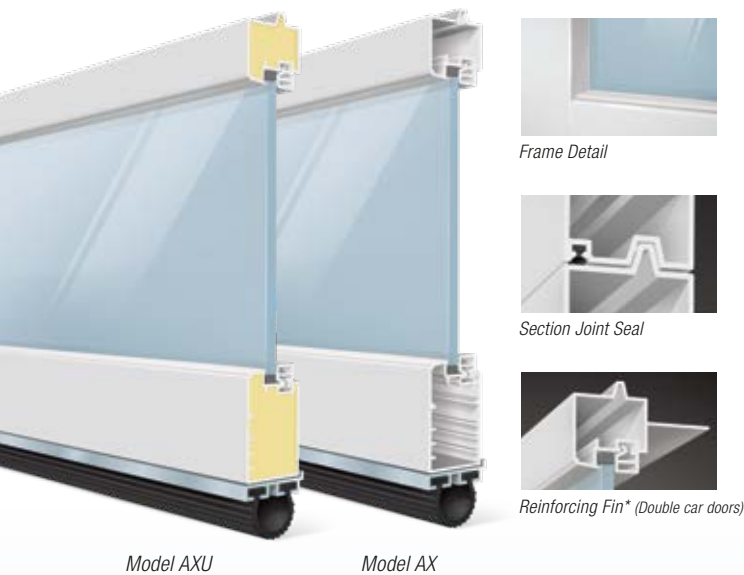

# AVANTE®

Avante® garage doors are designed with architects, contractors and homeowners in mind. With a sleek aesthetic and section seal, these doors are the perfect choice to modernize any home. Not only can they transform garages, they can also be used as an indoor loft partition or as versatile solarium doors. Many glass options are available to control the degree of light transmission and privacy.

## STYLE AND CONSTRUCTION

- Aluminum frame provides a virtually maintenance-free, long-lasting door.
- Intellicore® polyurethane insulated rails and stiles. (Model AXU)
- R-value 3.8/U-factor 0.86. (Model AXU when glazed with clear insulated glass)
- Many glass and panel options available.
- Section joint seal helps keep out air and water.
- Integral reinforcing fin provides increased strength and longevity. (Available on double car models)
- Heavy-duty steel ball bearing rollers with nylon tires provide quiet operation.